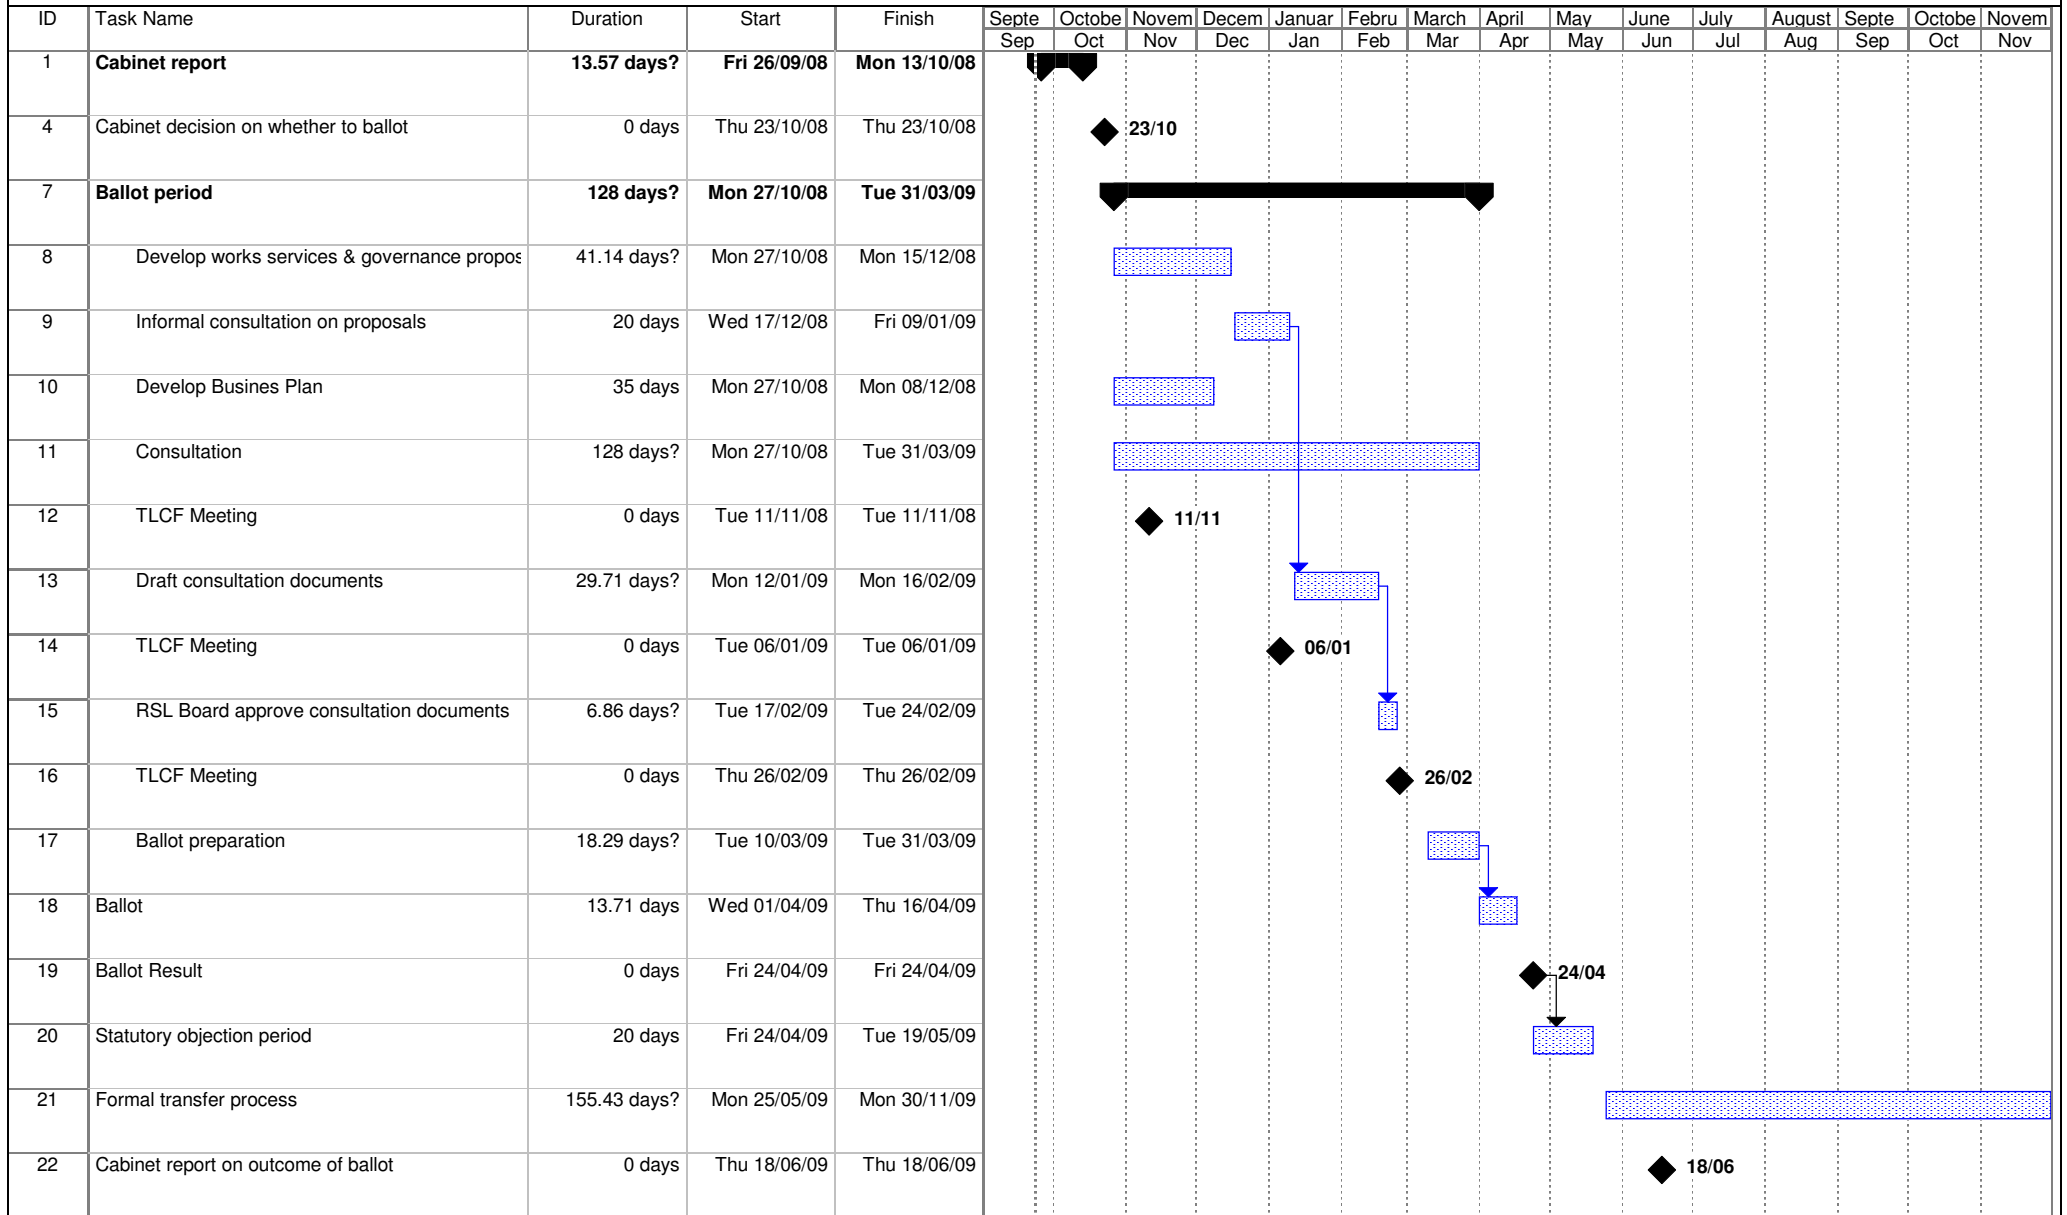

Appendix 2: Proposed project timetable for discussion with selected RSL

Task		Milestone		External Tasks	
Split		Summary		External Milestone	
Progress		Project Summary		Deadline	